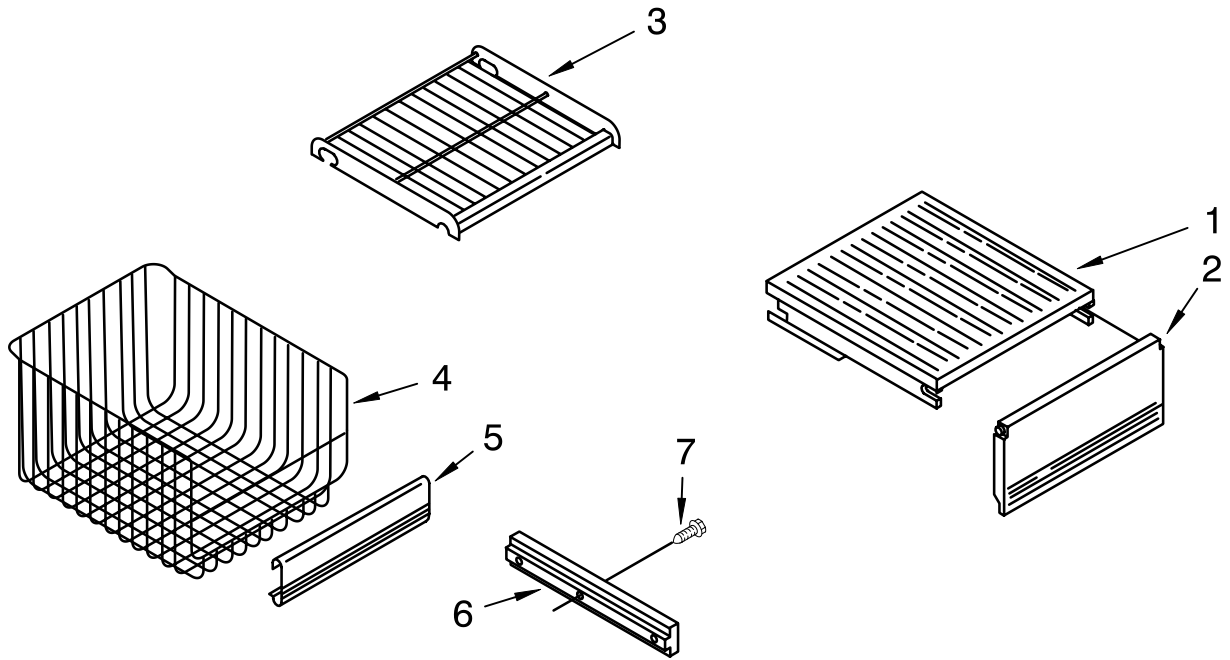

FREEZER SHELF PARTS

For Models: KSSS42QDW05, KSSS42QDX05

Illus. No.	Part No.	DESCRIPTION
1	2003143	Solid Shelf
2	2003134	Front, Ice Compartment
3	1113637	Shelf, Fixed (2)
	1113565	Shelf, Deep
4	2001625	Basket
5	2003113	Trim, Basket
6	2000061	Right Side
	2000062	Left Side
7	486194	Screw

FOR ORDERING INFORMATION REFER TO PARTS PRICE LIST